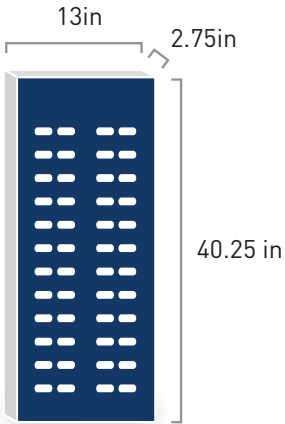

DISPLAY DIMENSIONS

sales@globalvision.us (800) 927-2801

Glasses shown in the photo are for display purposes only and do not reflect actual purchase. Prices are subject to change.