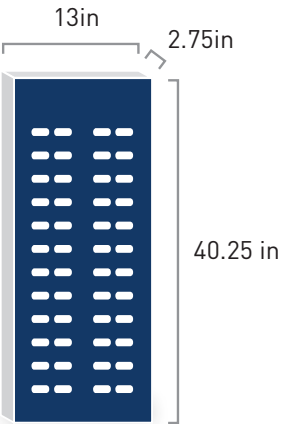

POLARIZED FLOATING SIDE WING VARIETY PACK

**FREE SHIPPING
AND FREE DISPLAY
WITH ORDER!**

DISPLAY DIMENSIONS

sales@bluwaterpolarized.com (800) 927-2801

Glasses shown in the photo are for display purposes only and do not reflect actual purchase. Prices are subject to change.

POLARIZED FLOATING SIDE WING VARIETY PACK

Investment..... \$328.32
 Return..... \$1,073.76
Profit..... \$745.44

With the purchase of the Polarized Floating Side Wing Variety Pack you will receive a FREE 24 piece side wing display. A selection of 24 pairs of floating glasses provides your customers with a variety of choices.