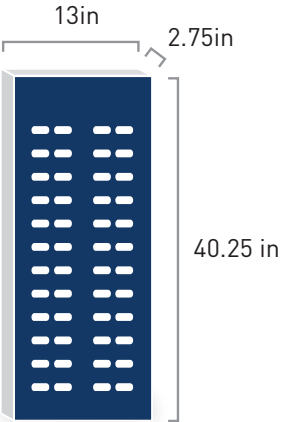

POLARIZED FLOATING SIDE WING VARIETY PACK

**FREE SHIPPING
AND FREE DISPLAY
WITH ORDER!**

DISPLAY DIMENSIONS

sales@bluwaterpolarized.com (800) 927-2801

Glasses shown in the photo are for display purposes only and do not reflect actual purchase. Prices are subject to change.

POLARIZED FLOATING SIDE WING VARIETY PACK

Investment..... \$518.88
Return..... \$1,379.70
***Profit*..... \$860.82**

With the purchase of the Polarized Floating Side Wing Variety Pack you will receive a FREE 24 piece side wing display. A selection of 24 pairs of floating glasses provides your customers with a variety of choices.