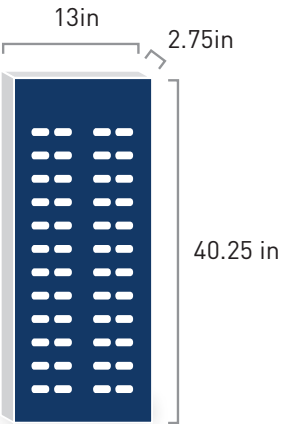

POLARIZED FLOATING SIDE WING VARIETY PACK

**FREE SHIPPING
AND FREE DISPLAY
WITH ORDER!**

DISPLAY DIMENSIONS

sales@bluwaterpolarized.com (800) 927-2801

Glasses shown in the photo are for display purposes only and do not reflect actual purchase. Prices are subject to change.

POLARIZED FLOATING SIDE WING VARIETY PACK

Investment..... \$447.24
 Return..... \$1,169.76
Profit..... \$722.52

With the purchase of the Polarized Floating Side Wing Variety Pack you will receive a FREE 24 piece side wing display. A selection of 24 pairs of floating glasses provides your customers with a variety of choices.