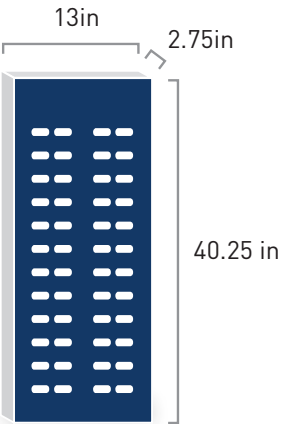

DISPLAY DIMENSIONS

sales@bluwaterpolarized.com (800) 927-2801

Glasses shown in the photo are for display purposes only and do not reflect actual purchase. Prices are subject to change.