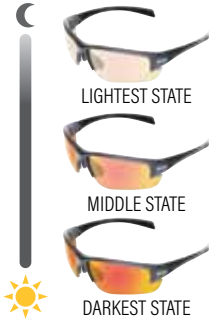

## HERCULES® 7 (24) GT A/F

**\$44.99** MSRP

- Double-Injected Rubber on Temples
- One-Piece Adjustable Nose Pad
- Double-Sided Anti-Fog Coating

Frame: Matte Metallic Charcoal Finish  
Lens: Clear to Smoke with G-Tech™ Red Coating A/F