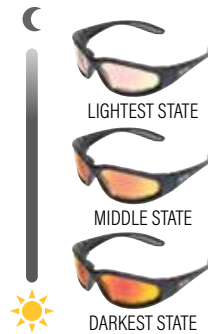

- Double-Sided Anti-Fog Coating
- Lenses Transform According to Existing Lighting Conditions