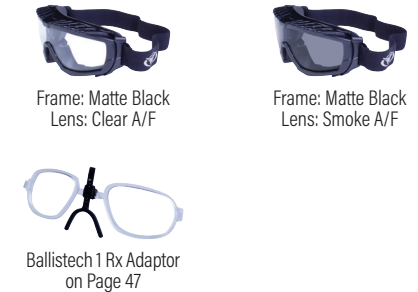

Frame: Gloss Black and Red
Lens: Flash Mirror

GOGGLES

PRICES SHOWN INDICATE TAGGED RETAIL OR MSRP

Frame: Matte Black
Lens: Clear A/F

Frame: Matte Black
Lens: Smoke A/F

ULTIMATE A/F

\$33.99

- Foldable Matte Black Frames
- Top and Bottom Venting to Help Prevent Fogging
- Fabric-Covered Airy Foam
- Padding that Extends Down the Nose Area for Added Comfort
- Silver Metal Around Lenses
- Adjustable Strap with Anti-Slip Grip
- Can be Worn Inside or Outside Helmet
- Includes Microfiber Pouch
- Double-Sided Anti-Fog Coating

GOGGLES

EACH PAIR INCLUDES A MICROFIBER POUCH

ADVENTURE

\$17.99

- Foldable Frames
- Side Venting to Help Prevent Fogging

Frame: Gloss or Matte Black
Lens: Clear

Frame: Gloss or Matte Black
Lens: Driving Mirror

Frame: Gloss or Matte Black
Lens: Smoke

Frame: Gloss or Matte Black
Lens: Yellow Tint Mirror

- Soft Airy Foam

BALLISTECH 1 A/F

BALLISTIC RATED **ANSI Z87+**

\$22.50

- One-Piece Lens Design
- Meets MIL-PRF-32432 Military Ballistic Standards
- Top and Bottom Venting to Help Prevent Fogging