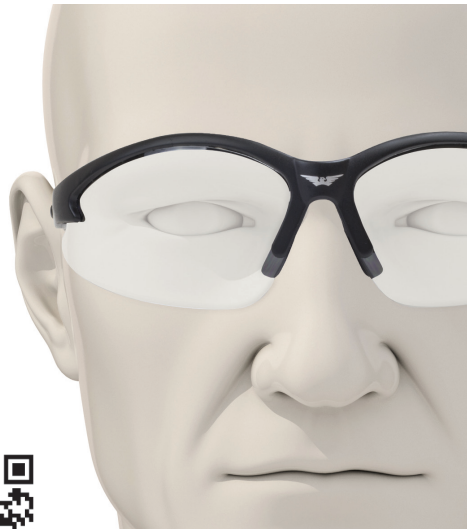

TECHNOLOGY

TESTING

ANSI HIGH MASS IMPACT TESTING

Select models of Global Vision® Eyewear pass ANSI Z87.1 standards for safety. These styles must withstand a special weighted and pointed projectile weighing 176 ounces dropped from a height of 50".

ANSI IDENTIFICATION MARKS

All of our frames, temples and lenses are marked with the appropriate safety rating.

Watch our Safety Glasses video for more information on ANSI standards.