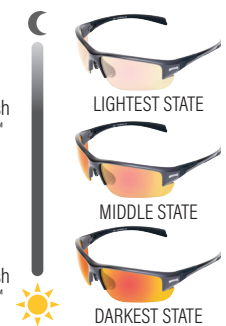

- Lenses Transform According to Existing Lighting Conditions