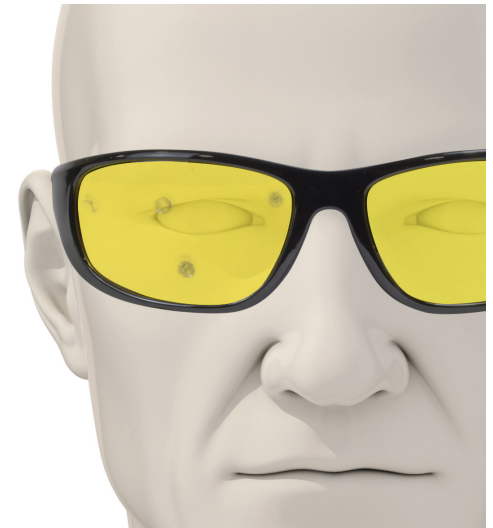

BALLISTIC TESTING

Our Hercules® 6, Lieutenant, Ballistech 1, and 3 styles pass MIL-PRF-32432 ballistic standards.

Glasses are impacted with a 0.15 caliber, 5.8 grain, T37 shaped projectile at 640 to 660 fps.

Goggles are impacted with a 0.22 caliber, 17 grain, T37 shaped projectile at 550 to 560 fps.