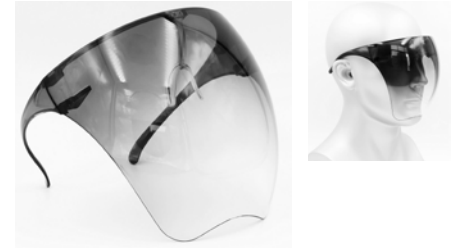

\$5.75 — 1-2 PER PIECE 50% OFF
\$5.17 — 3, 6, OR 9 55% OFF
\$4.60 — PER PIECE IN DOZENS 60% OFF

SAFETY SPECIALS

MAKE GOOD MONEY SELLING AT 50% OFF

LOW INVENTORY

SHIELD-GLASSES PINK A/F MSRP \$17.99
RETAIL \$11.50

Colored Gradient Lenses with Matching Frames in Pink / Fits a Wide Array of Faces / Fits Over Most Glasses / Anti-Fog Coated / UV 400 Protection / Shatterproof Polycarbonate / Made to Safety Specifications

\$5.75 — 1-2 PER PIECE 50% OFF
\$5.17 — 3, 6, OR 9 55% OFF
\$4.60 — PER PIECE IN DOZENS 60% OFF

SHIELD-GLASSES PRPL A/F MSRP \$17.99
RETAIL \$11.50

Colored Gradient Lenses with Matching Frames in Purple / Fits a Wide Array of Faces / Fits Over Most Glasses / Anti-Fog Coated / UV 400 Protection / Shatterproof Polycarbonate / Made to Safety Specifications

\$5.75 — 1-2 PER PIECE 50% OFF
\$5.17 — 3, 6, OR 9 55% OFF
\$4.60 — PER PIECE IN DOZENS 60% OFF

SHIELD-GLASSES SM A/F MSRP \$17.99
RETAIL \$11.50

Colored Gradient Lenses with Matching Frames in Smoke / Fits a Wide Array of Faces / Fits Over Most Glasses / Anti-Fog Coated / UV 400 Protection / Shatterproof Polycarbonate / Made to Safety Specifications