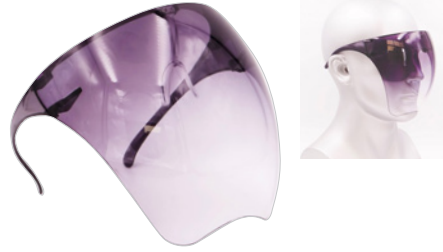

SHIELD-GLASSES PRPL A/F MSRP $17.99
RETAIL $11.50

Colored Gradient Lenses with Matching Frames in Purple / Fits a Wide Array of Faces / Fits Over Most Glasses / Anti-Fog Coated / UV 400 Protection / Shatterproof Polycarbonate / Made to Safety Specifications

$5.75 — 1-2 PER PIECE 50% OFF
$5.17 — 3, 6, OR 9 55% OFF
$4.60 — PER PIECE IN DOZENS 60% OFF